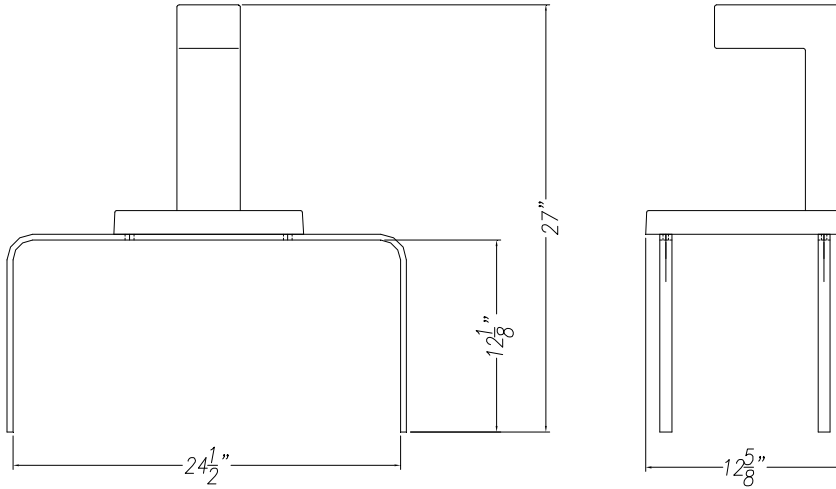

Model 9005 Hollow Churro Extruder

Features:

- Produces a Star Shaped Churro, approximately 1 inch diameter with a 3/8" diameter hole in the middle.
- Anodized aluminum construction.
- Two "dough holding" canisters supplied with caps.
- Easy disassembly for cleaning.