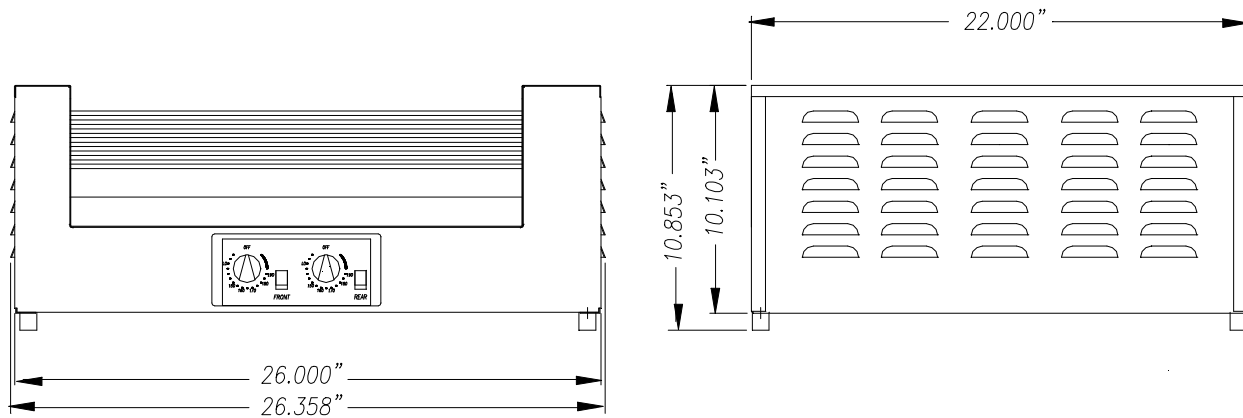

Model # 8223 (14) Roller Hot Dog Roller Grill

Electrical Specifications:

120v 60 Hz. 1320 watts 15 amp plug

Available for 240v 50Hz. Power Supply for export outside USA.

Dimensions:

26" wide x 22" deep x 11" high

Features:

- Holds (39) 6" ¼ lb. Hot dogs, (52) 5" 10/lb.
- Two sets of rollers can be adjusted to different temperatures.

Agency Approvals:

U.L., CUL, NSF, CE

Gold Medal Products Co.
10700 Medallion Drive
Cincinnati, Ohio 45241-4807
Phone: 513-769-7676 fax: 513-769-8500