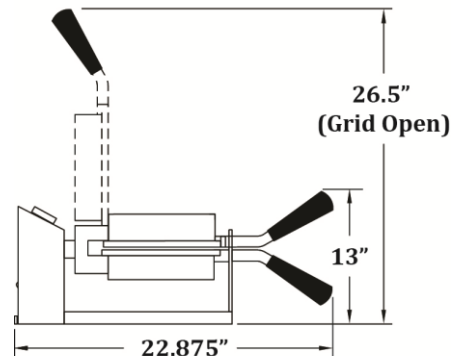

GOLD MEDAL® PRODUCTS CO.

Belgian Waffle Baker w/Removable Grids

Model No. 5042

Specifications

Operator End View

Side View

Overall Dimensions:

Width: 10"
Depth: 22.875"
Height: 13"

(Dimensions w/grids in closed position.)

Features:

- Removable Grids

Electrical - Domestic

120V
1300 WATTS 60 Hz
(NEMA 5-15P) Plug

Plug Type:

Agency Approvals:

Gold Medal Products Co.
10700 Medallion Drive, Cincinnati, OH 45241
Ph: (513) 769-7676, (800) 543-0862; Fax: (513) 769-8500
gmpopcorn.com info@gmpopcorn.com