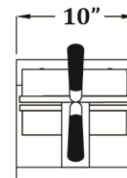

GOLD MEDAL® PRODUCTS CO.

Belgian Waffle Baker w/Removable Grids

Model No. 5042

Specifications

Operator End View

Side View

Overall Dimensions:

Width: 10"
Depth: 22.875"
Height: 13"

(Dimensions w/grids in closed position.)

Features:

- Removable Grids

Electrical - Domestic

120V
1300 WATTS 60 Hz
(NEMA 5-15P) Plug

Plug Type:

Agency Approvals:

Gold Medal Products Co.
10700 Medallion Drive, Cincinnati, OH 45241
Ph: (513) 769-7676, (800) 543-0862; Fax: (513) 769-8500
gmpopcorn.com info@gmpopcorn.com