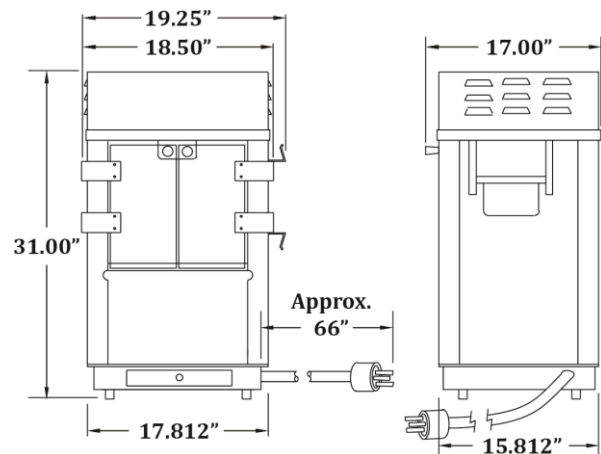

GOLD MEDAL® PRODUCTS CO.

Pop About Popper 6 oz.

Model No. 2660SR

Specifications

Overall Dimensions:

Width: 19.25"
Depth: 17"
Height: 31"

Features:

- 6 oz. Stainless Steel Kettle

Electrical - Domestic

120V
1220 WATTS 60 Hz
(NEMA 5-15P) Plug

Plug Type: **Agency Approvals:**

Gold Medal Products Co.
10700 Medallion Drive, Cincinnati, OH 45241
Ph: (513) 769-7676, (800) 543-0862; Fax: (513) 769-8500
gmpopcorn.com info@gmpopcorn.com