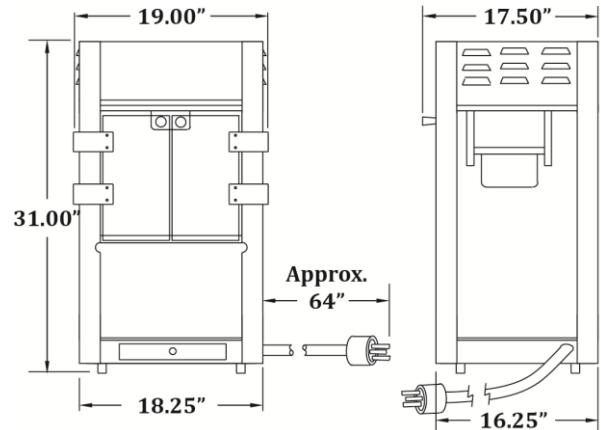

## Specifications

### Overall Dimensions:

**Width:** 19"  
**Depth:** 17.5"  
**Height:** 31"

### Features:

- 6 oz. Stainless Steel Kettle
- PowerOff Control

### Plug Type:

NEMA 5-15P