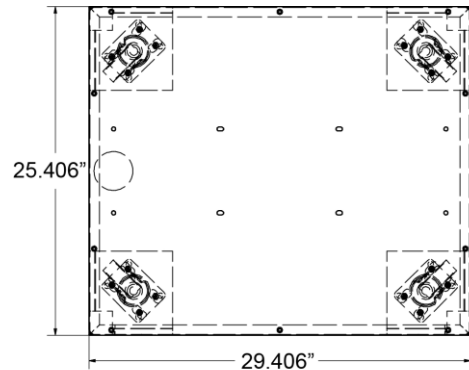

GOLD MEDAL® PRODUCTS CO.

Mark 10 Short Base

Model No. 2436-001

Specifications

Top View

Operator Side

2436-001 Base shown with LH Mark 10 Unit for reference only (items sold separately).

Overall Dimensions:

Width: 29.406"

Depth: 25.406"

Height: 11"

Dimensions shown are for base only.

Features:

- Stainless Steel Construction.
- Fits a right hand or left hand Mark 10 unit with a special handle for a short base (sold separately).
- For use with the adjustable height 2169-00-100 Karmel Kool Table (sold separately).