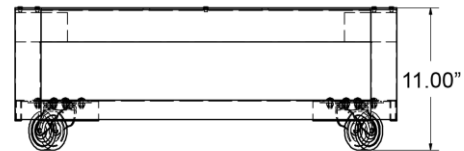

GOLD MEDAL® PRODUCTS CO.

Mark 10 Short Base

Model No. 2436-001

Specifications

Top View

Operator Side

2436-001 Base shown with LH Mark 10 Unit for reference only (items sold separately).

Overall Dimensions:

Width: 29.406"

Depth: 25.406"

Height: 11"

Dimensions shown are for base only.

Features:

- Stainless Steel Construction.
- Fits a right hand or left hand Mark 10 unit with a special handle for a short base (sold separately).
- For use with the adjustable height 2169-00-100 Karmel Kool Table (sold separately).