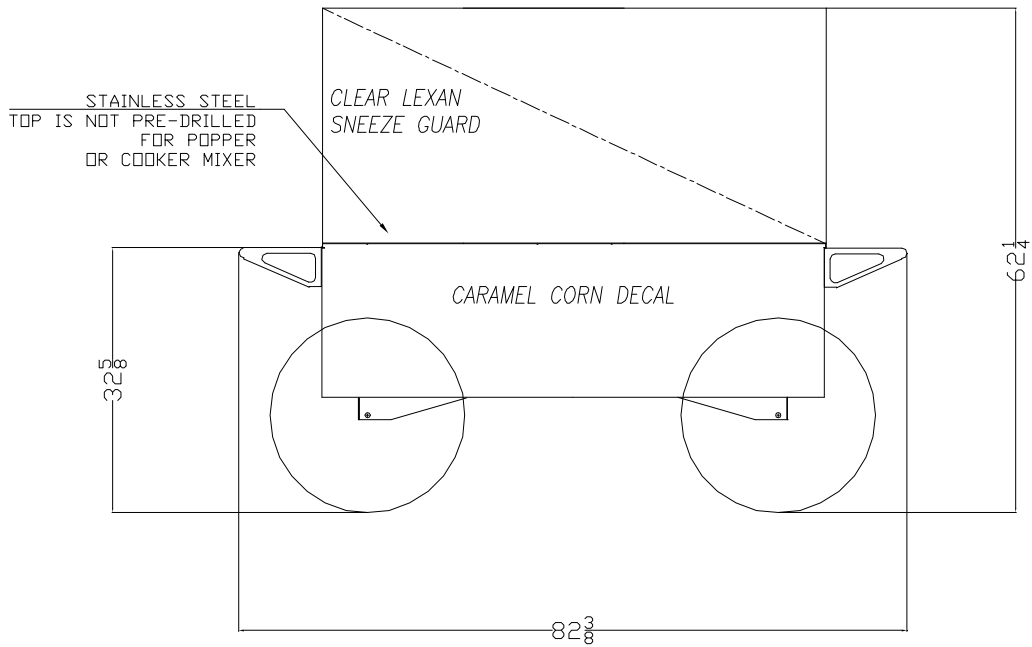

Model 2276 Lobby Master

- Wagon is painted Yellow
- Side “Pull-Shelves” and Sneeze Guard are included
- Large 24 inch diameter wheels
- Storage area on Operator Side
- Stainless Steel Top (62 1/8” Wide x 27 15/16” Deep)