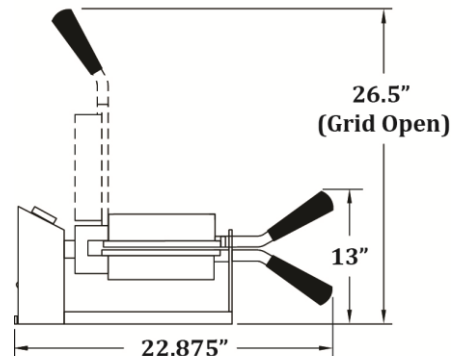

## Specifications

Operator End View

Side View

### Overall Dimensions:

**Width:** 10"

**Depth:** 22.875"

**Height:** 13"

(Dimensions w/grids in closed position.)

### Plug Type:

NEMA 5-15P