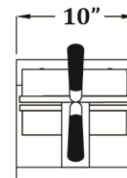

## Specifications

Operator End View

Side View

### Overall Dimensions:

**Width:** 10"

**Depth:** 22.875"

**Height:** 13"

(Dimensions w/grids in closed position.)