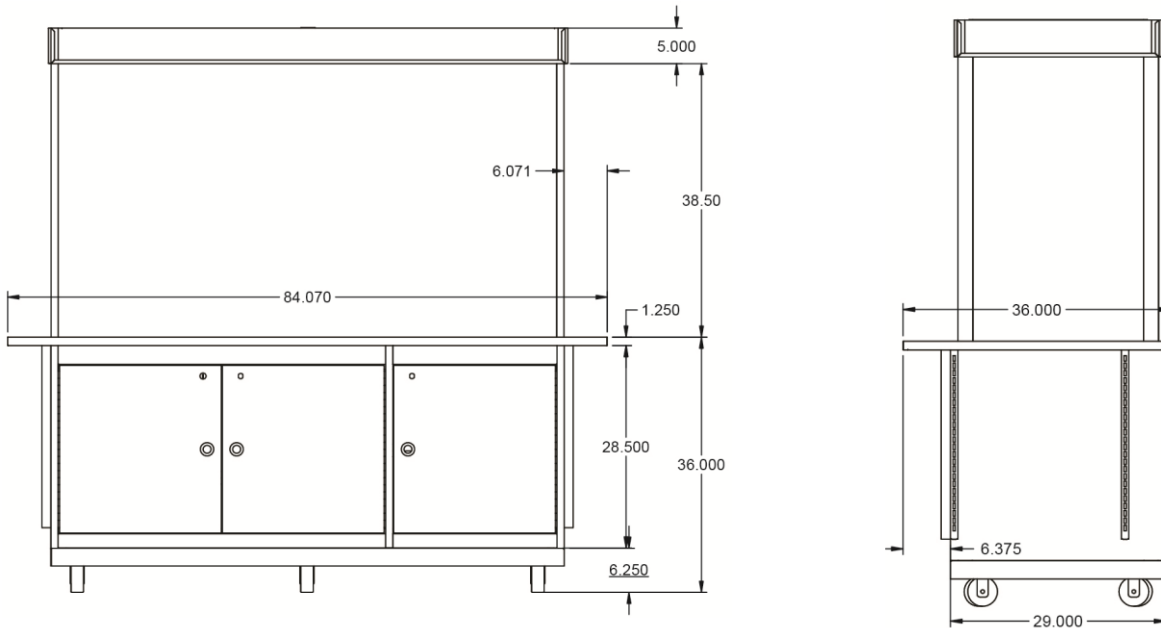

## 84 x 36 Mobile Cabinet

Model No. 2951

#### Overall Dimensions:

**Width:** 84.07"

**Depth:** 36"

**Height:** 80"

#### Features:

- Model 2951 is cart only; features space for a popper and a cotton candy unit (all items sold separately).
- Unit has a built-in, Domestic 20 AMP Power Strip.