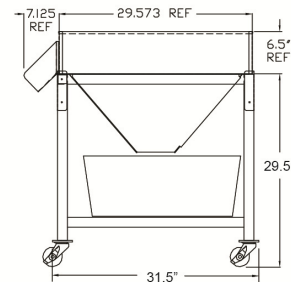

GOLD MEDAL® PRODUCTS CO.

42" Pro Plant Assembly

Model No. 2790-00-001

Specifications

Front View (Width)

Side View (Depth)

Pro Plant shown with popper mounted for reference only (popper sold separately).

Overall Dimensions:

Width: 44.25"

Depth: 37.75"

Height: 36" (from floor to top of pan)

Dimensions include pan approx. 29.5" x 29.6" x 6.5" with an additional 7" chute.

Popper dimensions not included.

Features:

- Pro Plant Assembly shown with popper for reference only (popper unit sold separately).
- Casters included.
- Corn Bin for raw corn storage, not included.
- Approx. 80% of pan bottom is covered with 1/2" diameter holes (1024 holes), for use with mushroom corn.