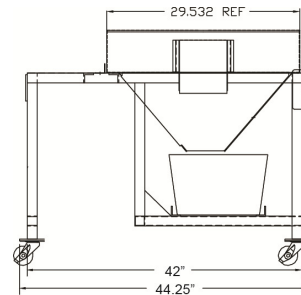

GOLD MEDAL® PRODUCTS CO.

42" Pro Plant Assembly

Model No. 2790-00-001

Specifications

Front View (Width)

Side View (Depth)

Pro Plant shown with popper mounted for reference only (popper sold separately).

Overall Dimensions:

Width: 44.25"

Depth: 37.75"

Height: 36" (from floor to top of pan)

Dimensions include pan approx. 29.5" x 29.6" x 6.5" with an additional 7" chute.

Popper dimensions not included.

Features:

- Pro Plant Assembly shown with popper for reference only (popper unit sold separately).
- Casters included.
- Corn Bin for raw corn storage, not included.
- Approx. 80% of pan bottom is covered with 1/2" diameter holes (1024 holes), for use with mushroom corn.