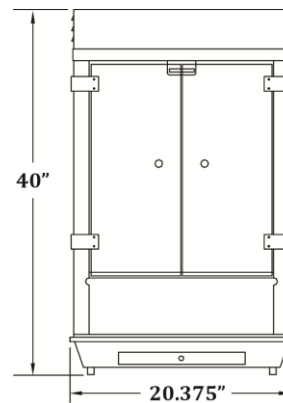

GOLD MEDAL® PRODUCTS CO.

Red Top-12

Model No. 2214

Specifications

Overall Dimensions:

Width: 20.375"
Depth: 20.625"
Height: 40"

Features:

- 12/14 oz. Stainless Steel Kettle
- PowerOff Control