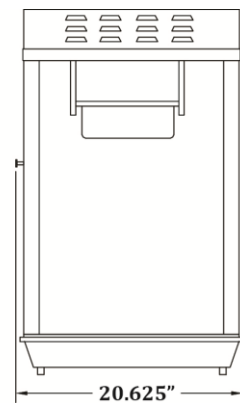

GOLD MEDAL® PRODUCTS CO.

Red Top-12

Model No. 2214

Specifications

Overall Dimensions:

Width: 20.375"
Depth: 20.625"
Height: 40"

Features:

- 12/14 oz. Stainless Steel Kettle
- PowerOff Control